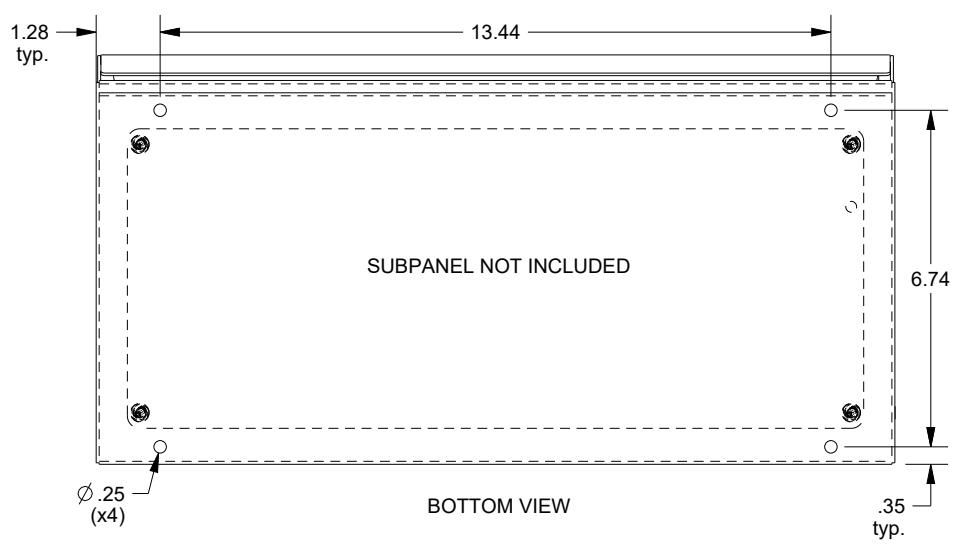

SAGINAW CONTROL & ENGINEERING

SCE-8C16ELJ

TOP VIEW

LEFT SIDE VIEW

FRONT VIEW

RIGHT SIDE VIEW

REAR VIEW

BOTTOM VIEW