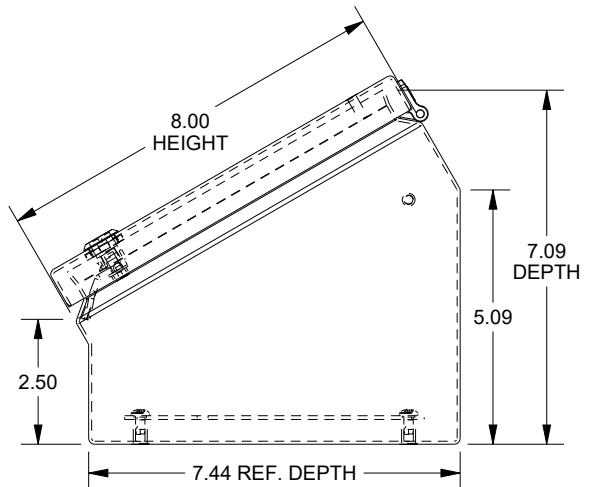

SAGINAW CONTROL & ENGINEERING

SCE-8C16ELJ

TOP VIEW

LEFT SIDE VIEW

FRONT VIEW

RIGHT SIDE VIEW

REAR VIEW

BOTTOM VIEW