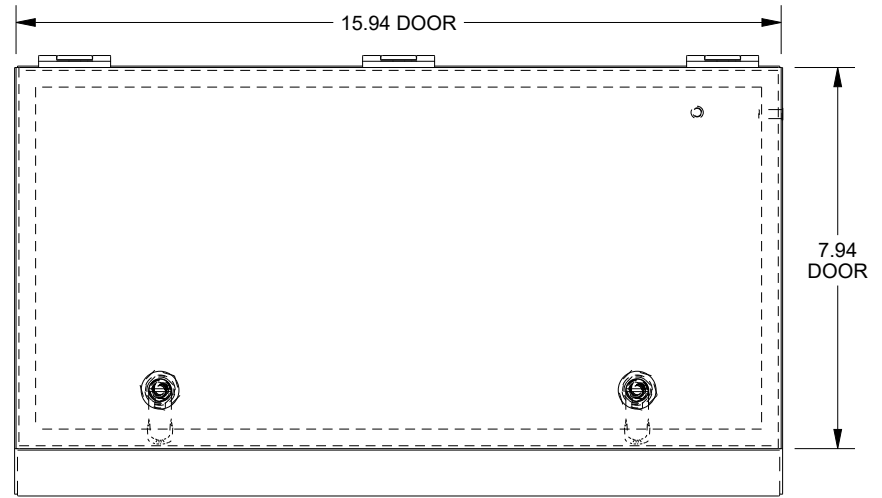

SAGINAW CONTROL & ENGINEERING

SCE-8C16ELJ

TOP VIEW

LEFT SIDE VIEW

FRONT VIEW

RIGHT SIDE VIEW

REAR VIEW

BOTTOM VIEW