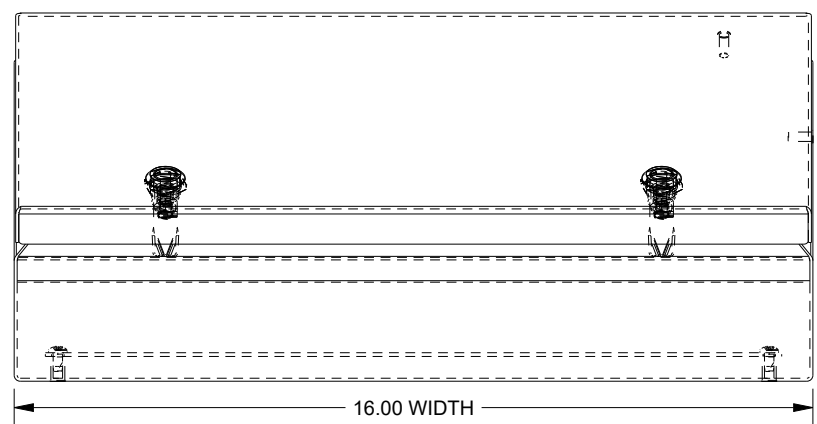

SAGINAW CONTROL & ENGINEERING

SCE-8C16ELJ

TOP VIEW

LEFT SIDE VIEW

FRONT VIEW

RIGHT SIDE VIEW

REAR VIEW

BOTTOM VIEW